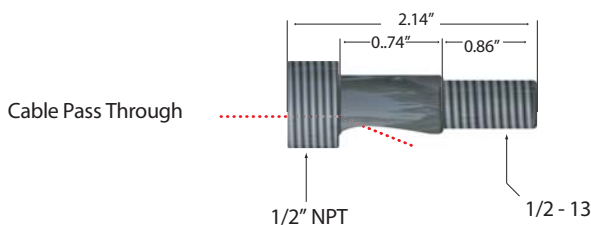

Adaptors

CTI Adaptors

8901-RB
Shown for example only

CTI Part # **62-A02741-XX** Blank-Internal Female (1"-14)

Technical Data

Material: **Aluminum**
Coating: **Black Zinc**
Cable Pass through Dimension: **0.50"**

8901-RB
Shown for example only

CTI Part # **62-A62811-03** 14mmx2.0-Ext-Straight (1/2"NPT)

Technical Data

Material: **Mild Steel**
Coating: **Black Zinc**
Cable Pass through Dimension: **0.33"**

8901-RB
Shown for example only

CTI Part # **62-A62811-04** 1/2-13-Ext-Straight (1/2"NPT)

Technical Data

Material: **Mild Steel**
Coating: **Black Zinc**
Cable Pass through Dimension: **0.33"**

www.cyber-tech.net

1-800-621-8754