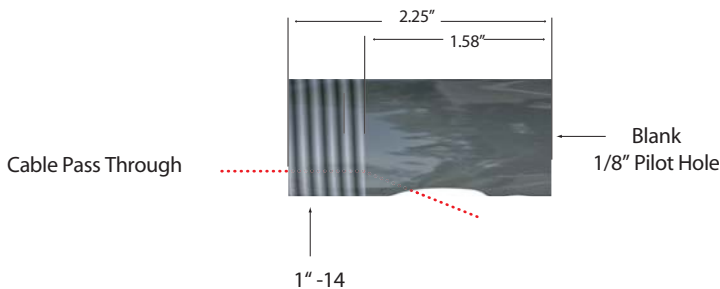

Adaptors

CTI Adaptors

8901-RB
Shown for example only

CTI Part # **62-A02741-XX** Blank-Internal Female (1"-14)

Technical Data

Material: **Aluminum**
Coating: **Black Zinc**
Cable Pass through Dimension: **0.50"**

8901-RB
Shown for example only

CTI Part # **62-A62811-03** 14mmx2.0-Ext-Straight (1/2"NPT)

Technical Data

Material: **Mild Steel**
Coating: **Black Zinc**
Cable Pass through Dimension: **0.33"**

8901-RB
Shown for example only

CTI Part # **62-A62811-04** 1/2-13-Ext-Straight (1/2"NPT)

Technical Data

Material: **Mild Steel**
Coating: **Black Zinc**
Cable Pass through Dimension: **0.33"**

www.cyber-tech.net

1-800-621-8754