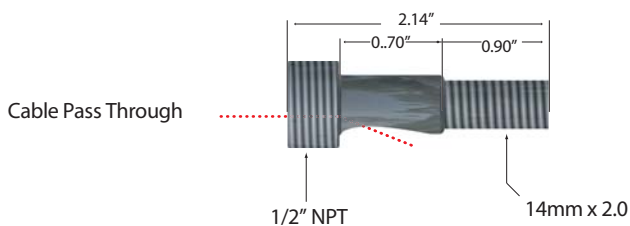

Adaptors

CTI Adaptors

8901-RB
Shown for example only

CTI Part # **62-A02741-XX** Blank-Internal Female (1"-14)

Technical Data

Material: **Aluminum**
Coating: **Black Zinc**
Cable Pass through Dimension: **0.50"**

8901-RB
Shown for example only

CTI Part # **62-A62811-03** 14mmx2.0-Ext-Straight (1/2"NPT)

Technical Data

Material: **Mild Steel**
Coating: **Black Zinc**
Cable Pass through Dimension: **0.33"**

8901-RB
Shown for example only

CTI Part # **62-A62811-04** 1/2-13-Ext-Straight (1/2"NPT)

Technical Data

Material: **Mild Steel**
Coating: **Black Zinc**
Cable Pass through Dimension: **0.33"**

www.cyber-tech.net

1-800-621-8754