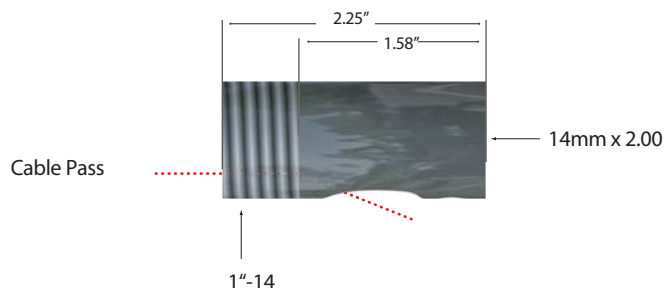

Adaptors

CTI Adaptors

8901-RB
Shown for example only

CTI Part # **62-A02741-04**

1/2-13-Internal Female (1"-14)

Technical Data

Material: **Aluminum**
Coating: **Black Zinc**
Cable Pass through Dimension: **0.50"**

8901-RB
Shown for example only

CTI Part # **62-A02741-05**

5/8-11-Internal Female (1"-14)

Technical Data

Material: **Aluminum**
Coating: **Black Zinc**
Cable Pass through Dimension: **0.50"**

8901-RB
Shown for example only

CTI Part # **62-A02741-13**

14mmx2.0-Internal Female (1"-14)

Technical Data

Material: **Aluminum**
Coating: **Black Zinc**
Cable Pass through Dimension: **0.50"**

www.cyber-tech.net

1-800-621-8754