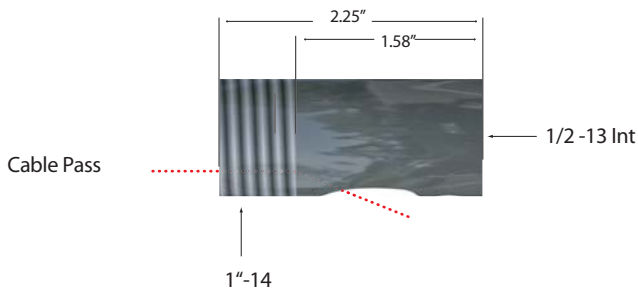

Adaptors

CTI Adaptors

8901-RB
Shown for example only

CTI Part # **62-A02741-04**

1/2-13-Internal Female (1"-14)

Technical Data

Material: **Aluminum**
Coating: **Black Zinc**
Cable Pass through Dimension: **0.50"**

8901-RB
Shown for example only

CTI Part # **62-A02741-05**

5/8-11-Internal Female (1"-14)

Technical Data

Material: **Aluminum**
Coating: **Black Zinc**
Cable Pass through Dimension: **0.50"**

8901-RB
Shown for example only

CTI Part # **62-A02741-13**

14mmx2.0-Internal Female (1"-14)

Technical Data

Material: **Aluminum**
Coating: **Black Zinc**
Cable Pass through Dimension: **0.50"**

www.cyber-tech.net

1-800-621-8754