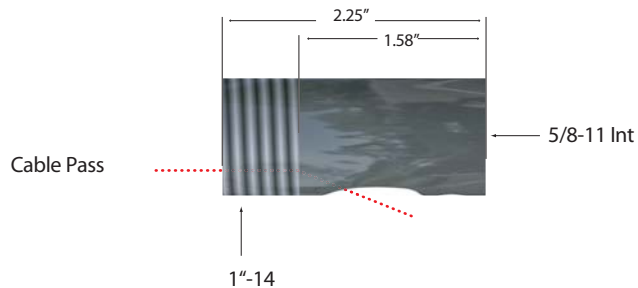

Adaptors

CTI Adaptors

8901-RB
Shown for example only

CTI Part # **62-A02741-04**

1/2-13-Internal Female (1"-14)

Technical Data

Material: **Aluminum**
Coating: **Black Zinc**
Cable Pass through Dimension: **0.50"**

8901-RB
Shown for example only

CTI Part # **62-A02741-05**

5/8-11-Internal Female (1"-14)

Technical Data

Material: **Aluminum**
Coating: **Black Zinc**
Cable Pass through Dimension: **0.50"**

8901-RB
Shown for example only

CTI Part # **62-A02741-13**

14mmx2.0-Internal Female (1"-14)

Technical Data

Material: **Aluminum**
Coating: **Black Zinc**
Cable Pass through Dimension: **0.50"**

www.cyber-tech.net

1-800-621-8754